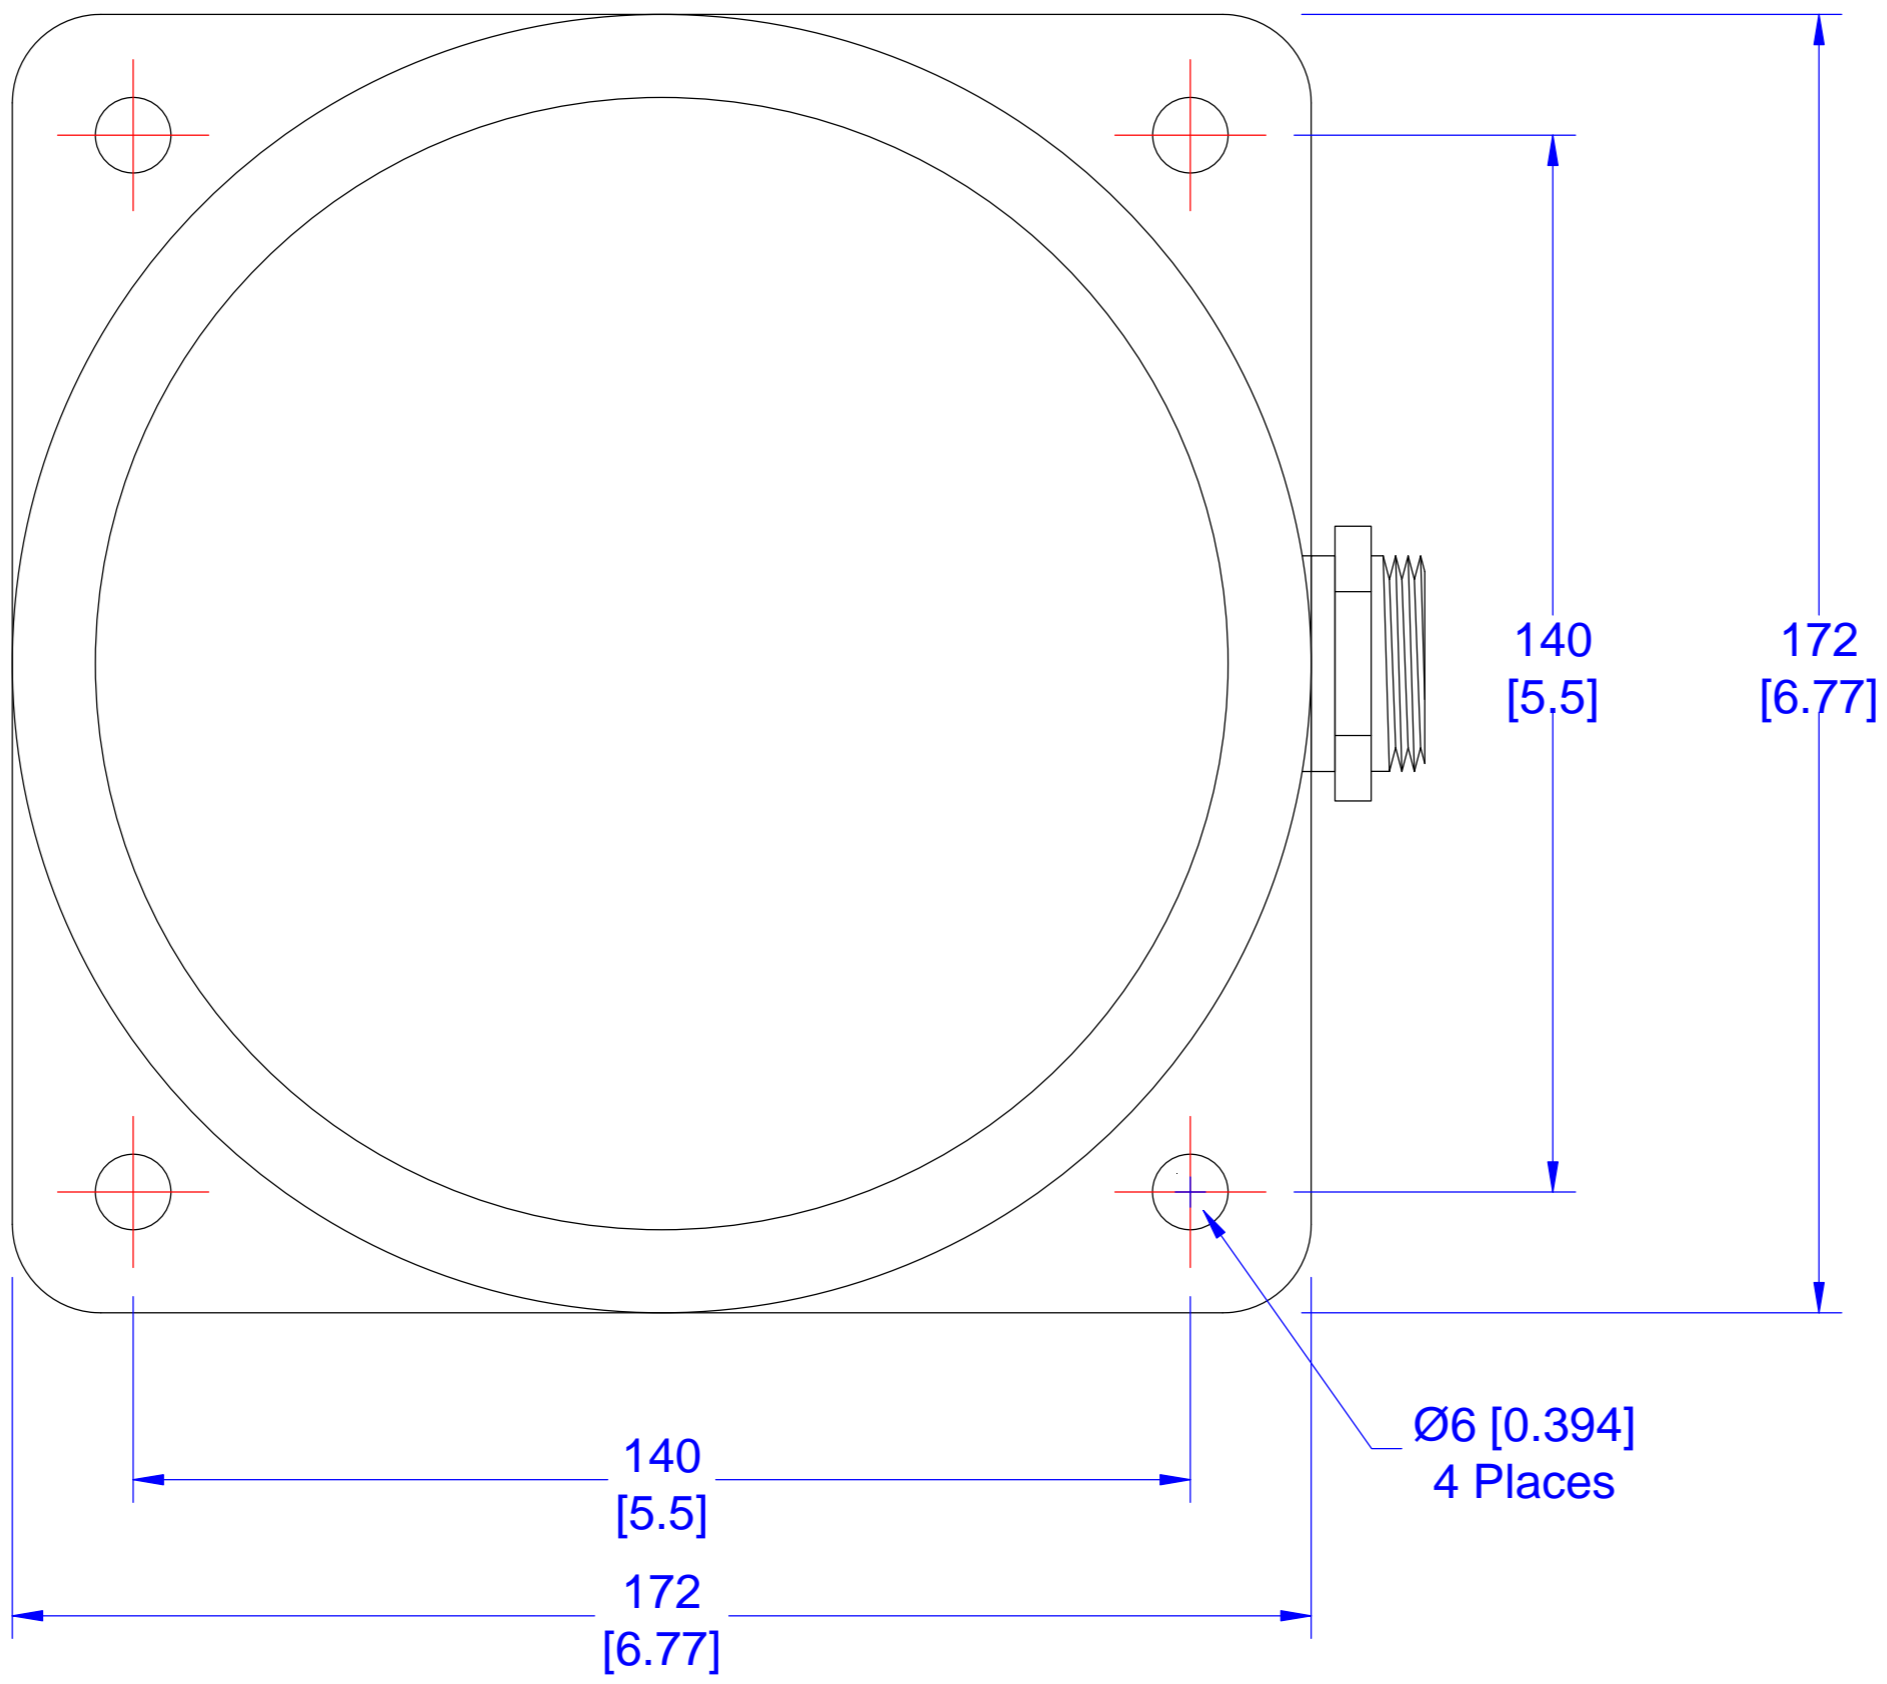

Model No. MD21160-130-Q-11 is shown

Dimensions are in mm's [inches].

MODULOC Control Systems Limited			
Wheathamstead, Hertfordshire, AL4 8SB United Kingdom Phone: 44 (0)845 873 6501 FAX: 44 (0)158 283 1980			
TITLE Series 2000 Long Range Inductive Sensor Model No. MD21160-130 Dimensional Drawing			
SIZE	DWG NO	REV	
A2.	MD21160-130-000-01	-01	
SCALE	DATE	SHEET	
FULL	08/14/2008	1 of 1	