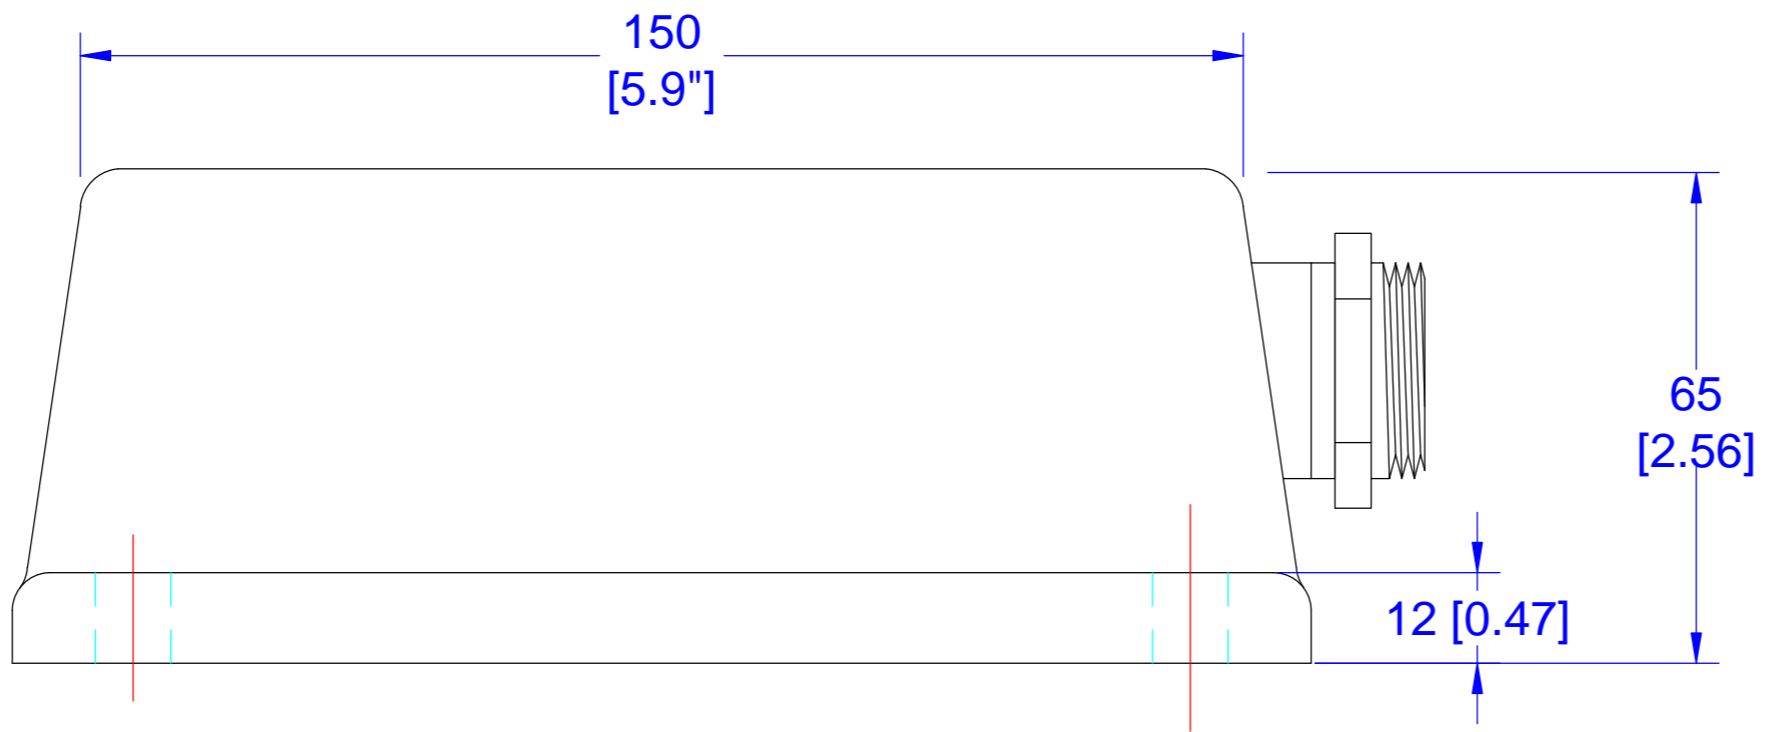

Model No. MD21160-130-Q-11 is shown

Dimensions are in mm's [inches].

MODULOC Control Systems Limited			
Wheathamstead, Hertfordshire, AL4 8SB United Kingdom Phone: 44 (0)845 873 6501 FAX: 44 (0)158 283 1980			
TITLE Series 2000 Long Range Inductive Sensor Model No. MD21160-130 Dimensional Drawing			
SIZE	DWG NO	REV	
A2.	MD21160-130-000-01	-01	
SCALE	DATE	SHEET	
FULL	08/14/2008	1 of 1	