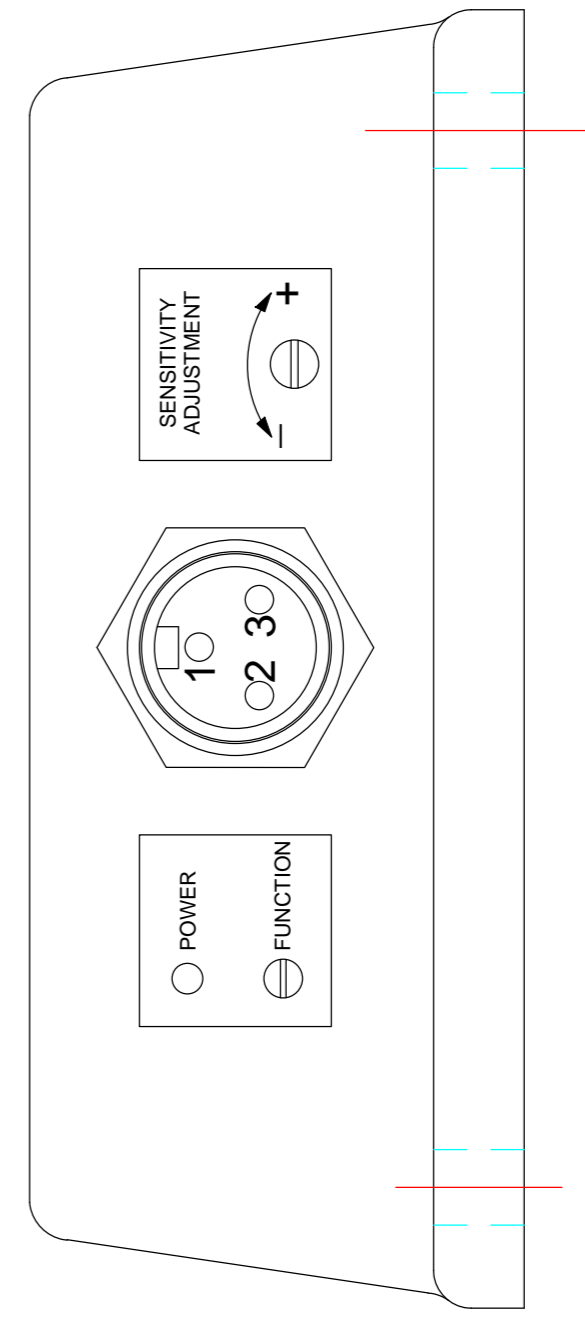

Model No. MD21160-130-Q-11 is shown

Dimensions are in mm's [inches].

MODULOC Control Systems Limited			
Wheathamstead, Hertfordshire, AL4 8SB United Kingdom Phone: 44 (0)845 873 6501 FAX: 44 (0)158 283 1980			
TITLE Series 2000 Long Range Inductive Sensor Model No. MD21160-130 Dimensional Drawing			
SIZE	DWG NO	REV	
A2.	MD21160-130-000-01	-01	
SCALE	DATE	SHEET	
FULL	08/14/2008	1 of 1	