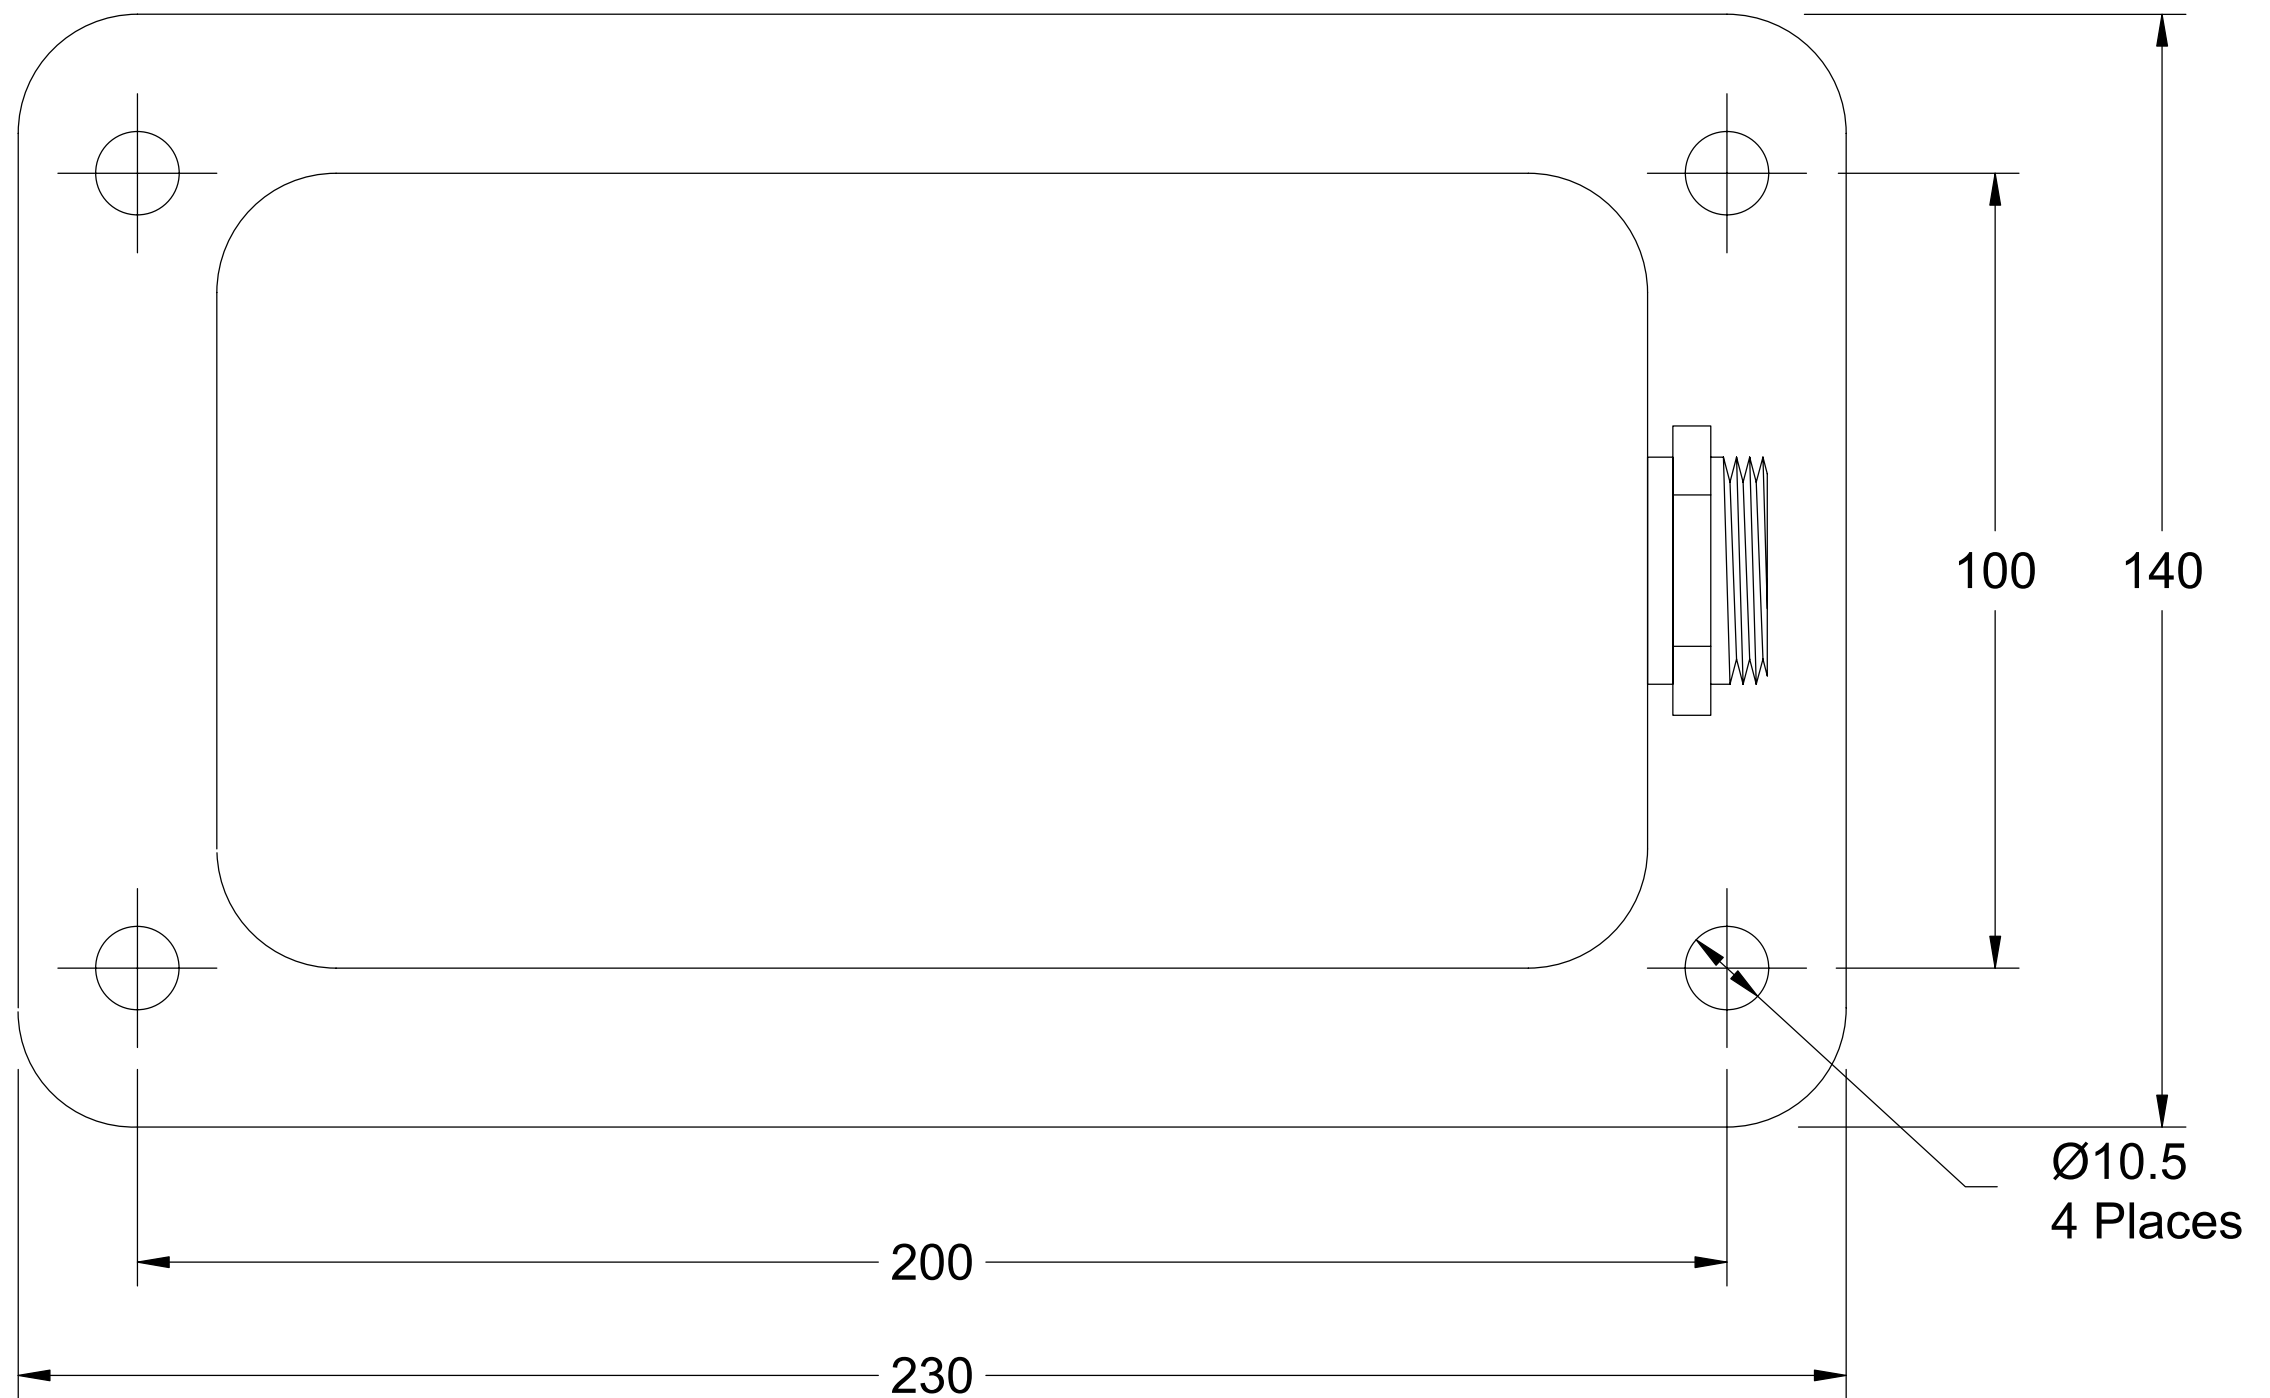

B

B

A

A

Ø10.5
4 Places

Dimensions are in mm's.

<i>MODULOC® Control Systems Limited</i> London Colney, St. Albans, Hertfordshire, AL2 1HD England Phone: 44 (0) 1727 211313 FAX: 44 (0) 1727 826804			
TITLE Series 2000 Long Range Inductive Sensor Model No. MD23175-120 Dimensional Drawing			
SIZE A2.	PRODUCT CODE MD23175-120-000-01	DWG NO	REV -01
SCALE FULL	DATE 09/22/2006	SHEET 1 of 1	