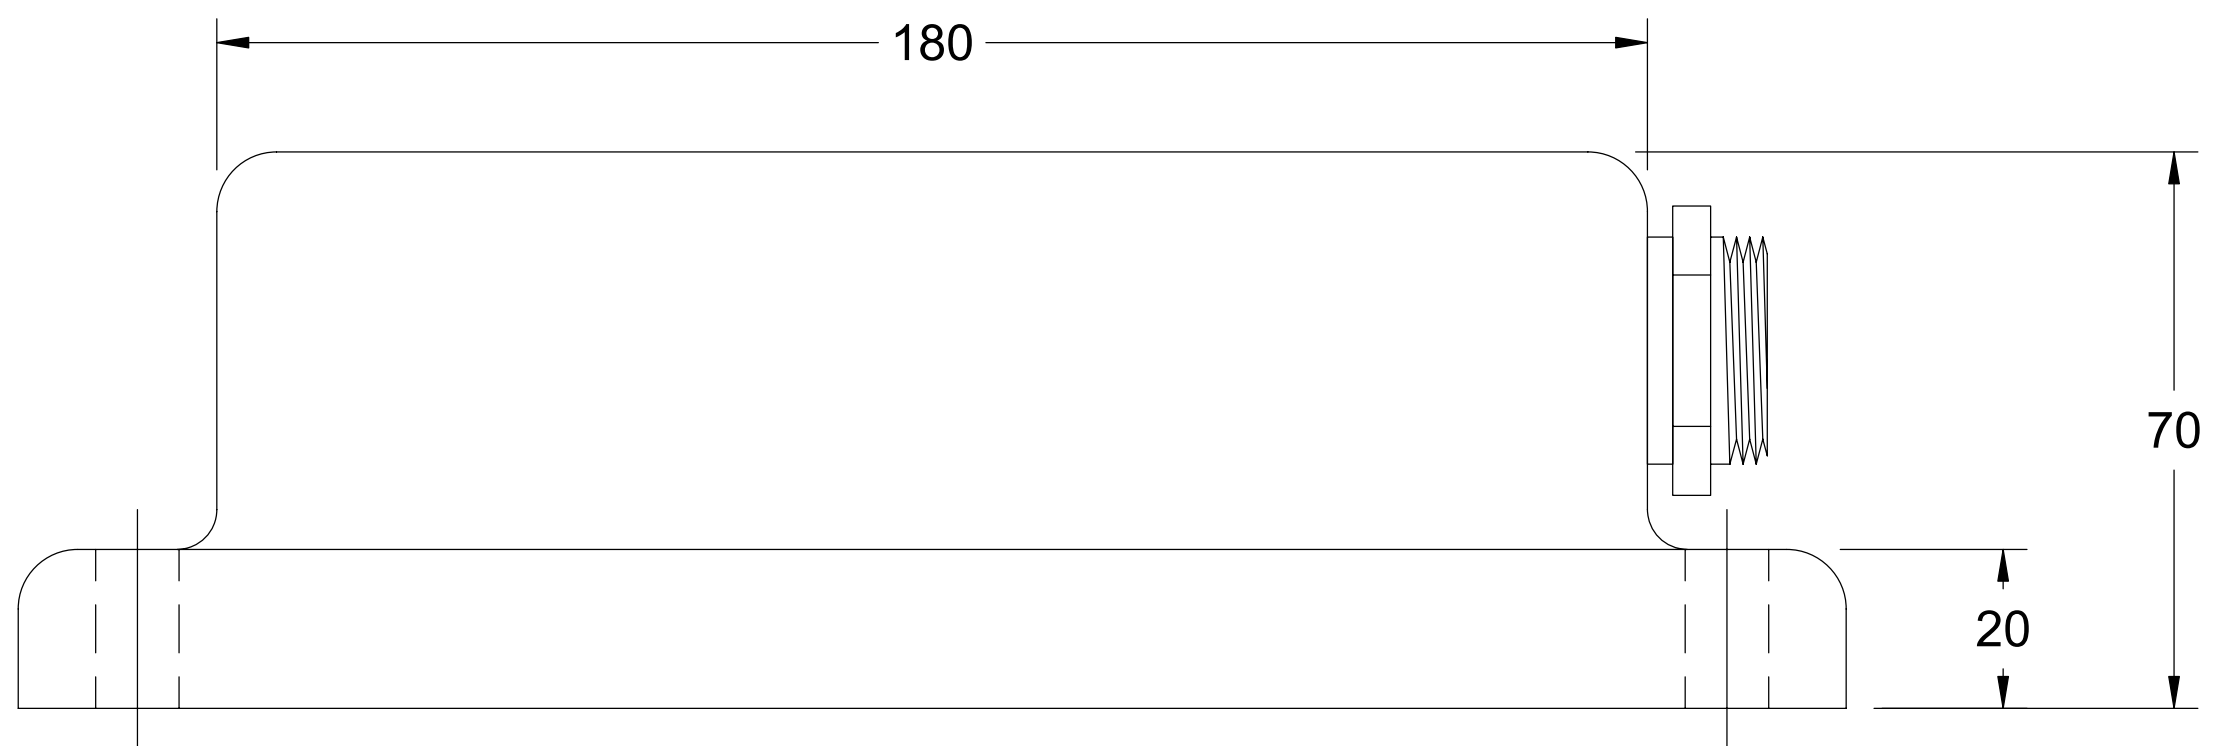

B

B

A

A

Ø10.5
4 Places

Dimensions are in mm's.

<i>MODULOC® Control Systems Limited</i> London Colney, St. Albans, Hertfordshire, AL2 1HD England Phone: 44 (0) 1727 211313 FAX: 44 (0) 1727 826804			
TITLE Series 2000 Long Range Inductive Sensor Model No. MD23175-120 Dimensional Drawing			
SIZE A2.	PRODUCT CODE MD23175-120-000-01	DWG NO	REV -01
SCALE FULL	DATE 09/22/2006	SHEET 1 of 1	