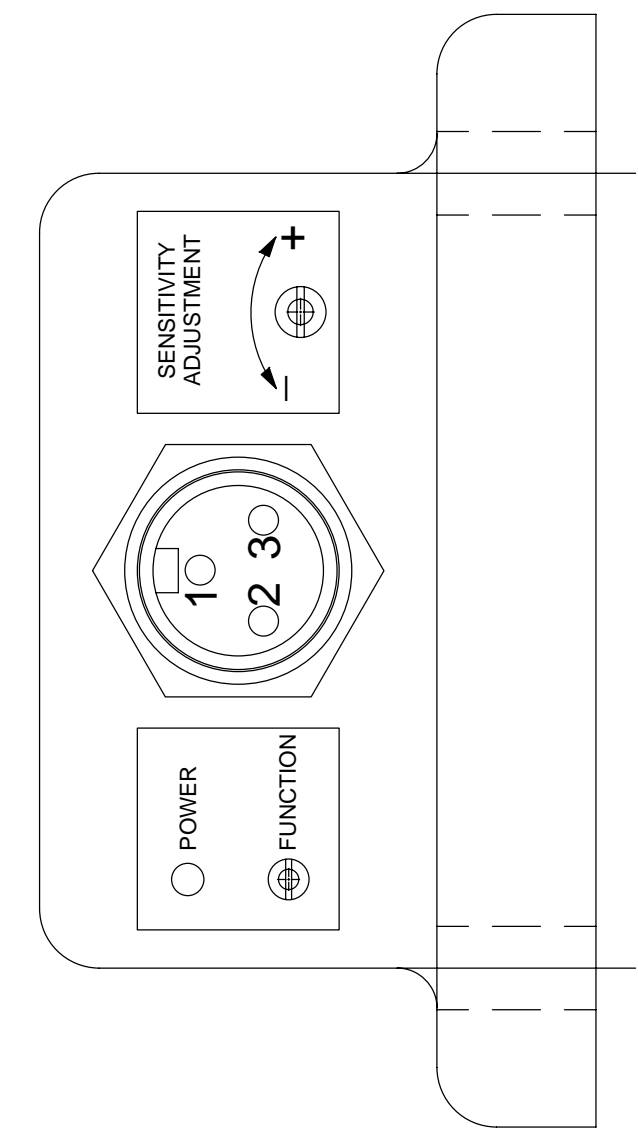

B

B

A

A

Ø10.5
4 Places

Dimensions are in mm's.

<i>MODULOC® Control Systems Limited</i> London Colney, St. Albans, Hertfordshire, AL2 1HD England Phone: 44 (0) 1727 211313 FAX: 44 (0) 1727 826804			
TITLE Series 2000 Long Range Inductive Sensor Model No. MD23175-120 Dimensional Drawing			
SIZE A2.	PRODUCT CODE MD23175-120-000-01	DWG NO	REV -01
SCALE FULL	DATE 09/22/2006	SHEET 1 of 1	

8

7

6

5

4

3

2

1